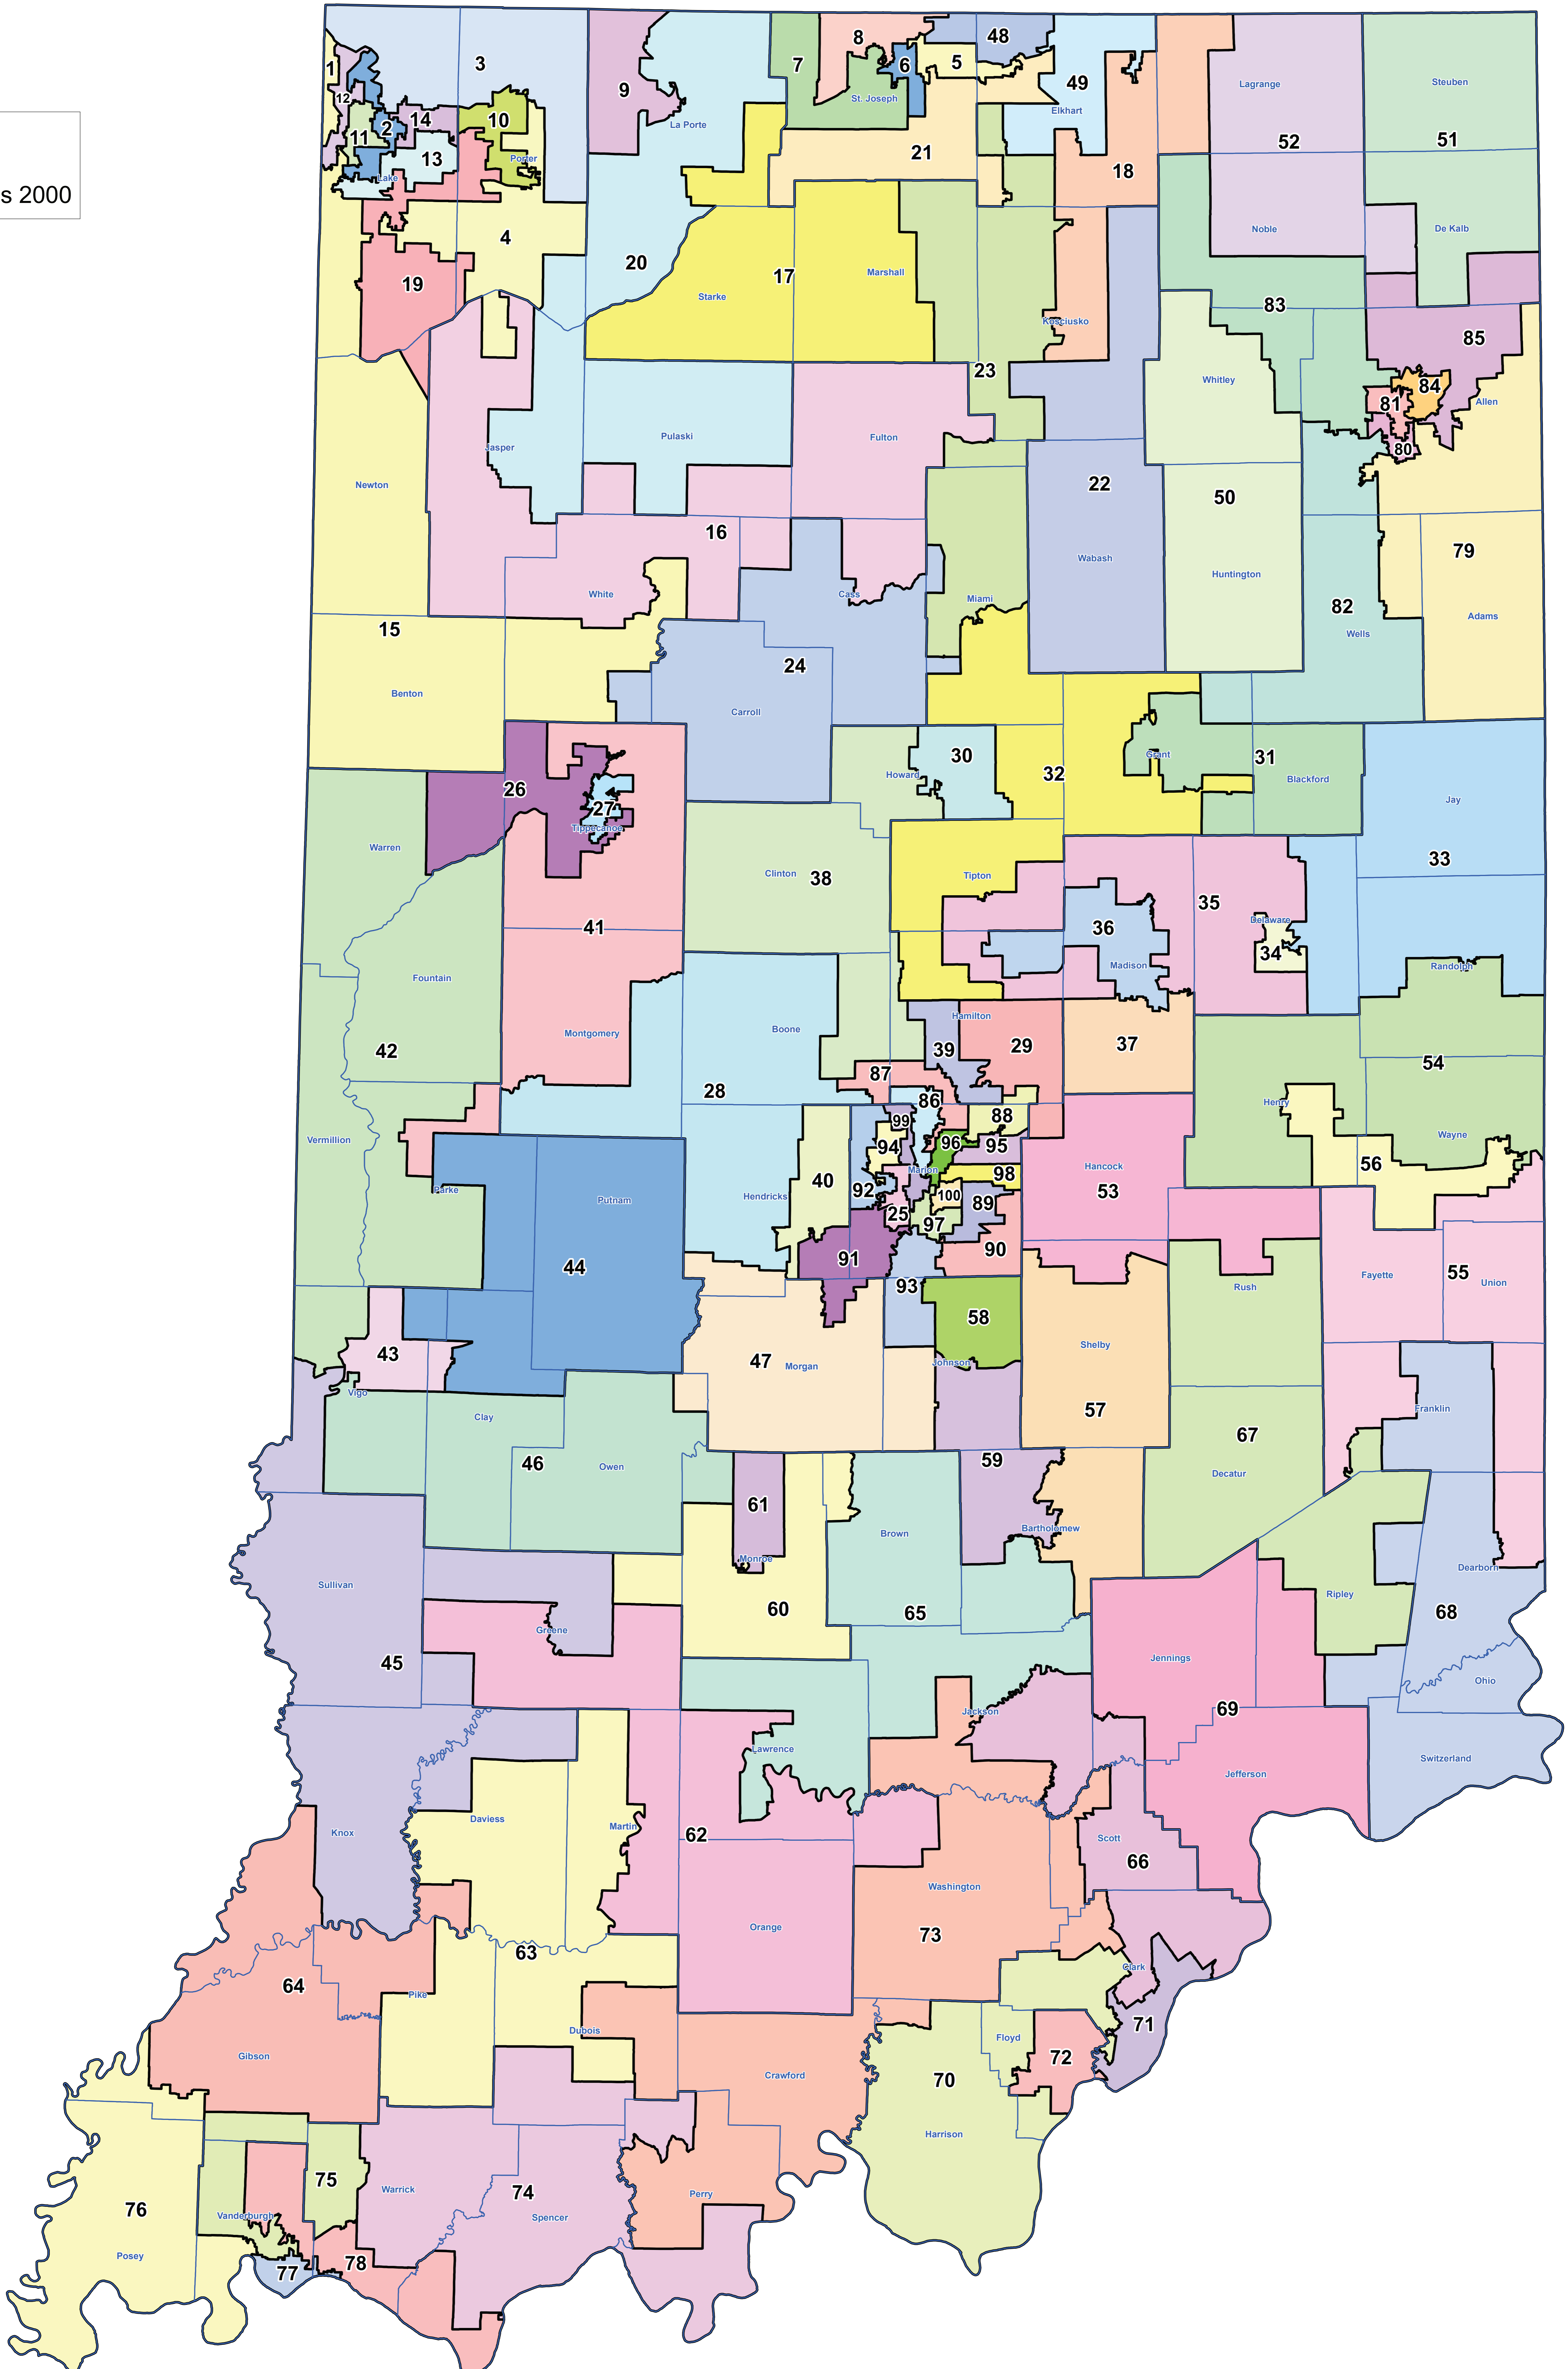

CLICK EACH MAP TO VIEW A MORE DETAILED VERSION

INDIANA STATE HOUSE OF REPRESENTATIVES DISTRICTS 2001-2011

Legend

 Counties 2000

CLICK EACH MAP TO VIEW A MORE DETAILED VERSION

INDIANA STATE HOUSE OF REPRESENTATIVES DISTRICTS 2011-2021

Legend

Counties 2020

CLICK EACH MAP TO VIEW A MORE DETAILED VERSION

PROPOSED INDIANA STATE HOUSE OF REPRESENTATIVES DISTRICTS 2021

Legend
Counties