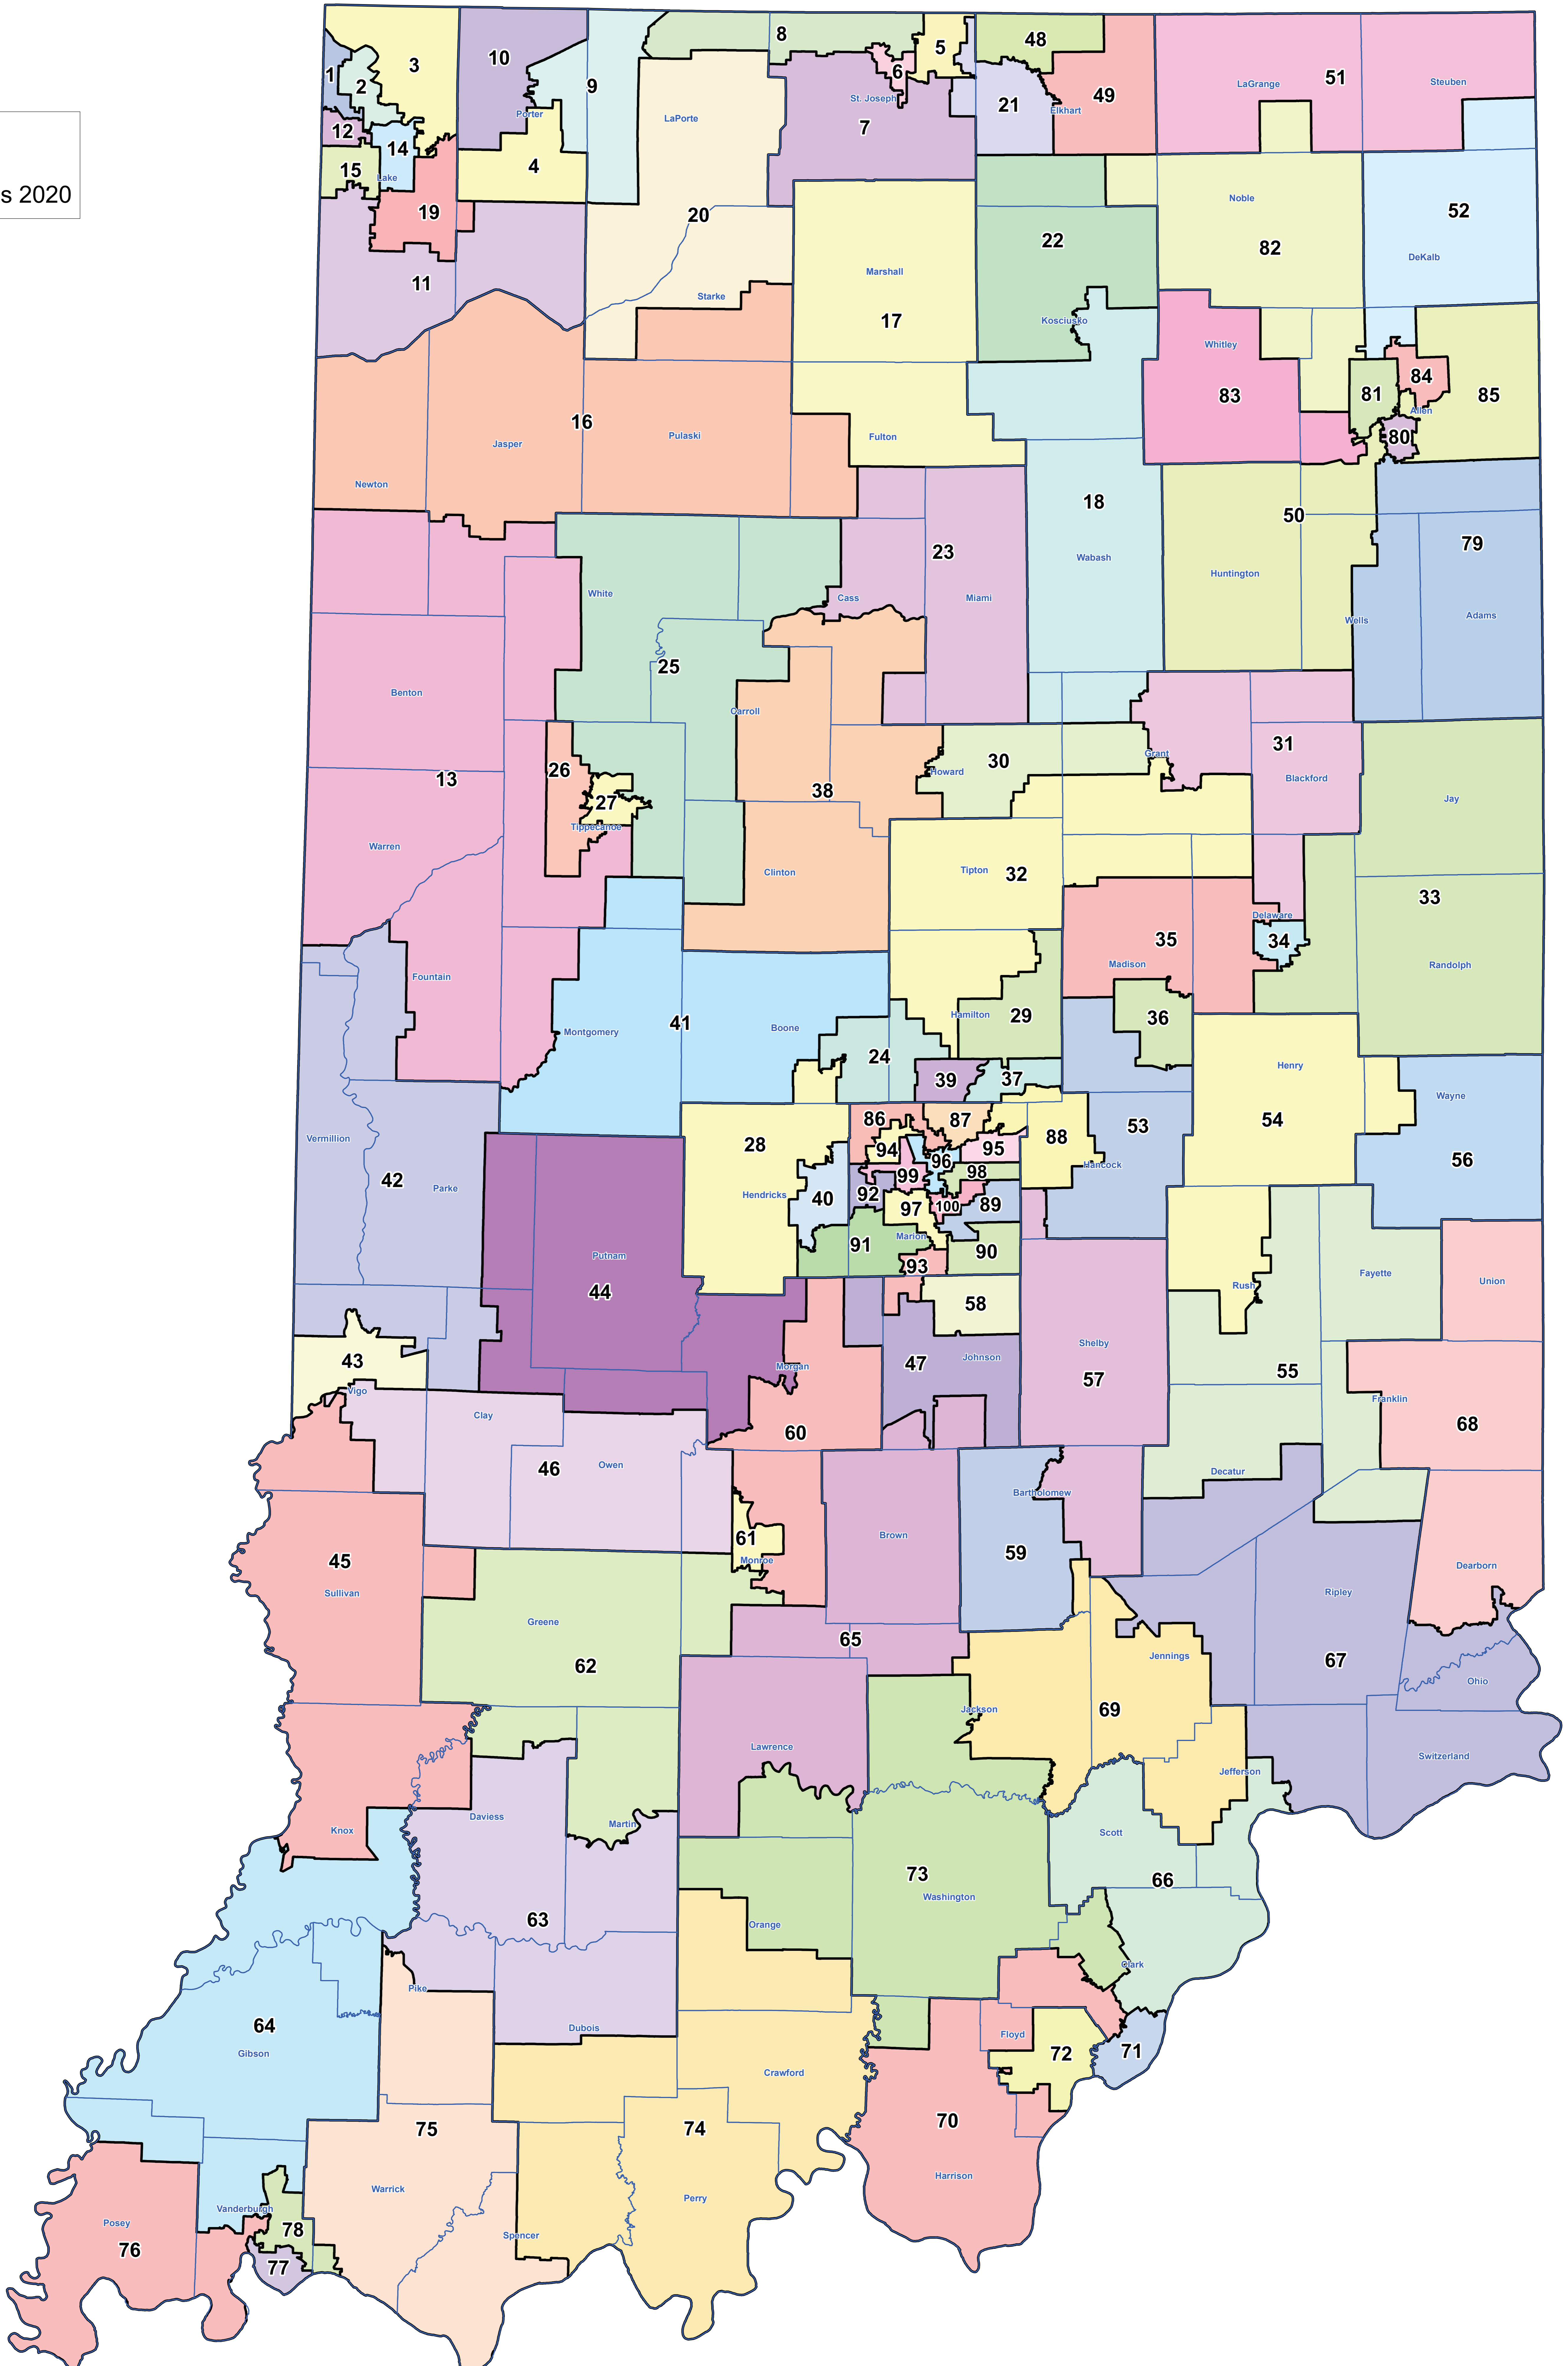

CLICK EACH MAP TO VIEW A MORE DETAILED VERSION

INDIANA STATE HOUSE OF REPRESENTATIVES DISTRICTS 2001-2011

Legend

 Counties 2000

CLICK EACH MAP TO VIEW A MORE DETAILED VERSION

INDIANA STATE HOUSE OF REPRESENTATIVES DISTRICTS 2011-2021

Legend

Counties 2020

CLICK EACH MAP TO VIEW A MORE DETAILED VERSION

PROPOSED INDIANA STATE HOUSE OF REPRESENTATIVES DISTRICTS 2021

Legend
Counties